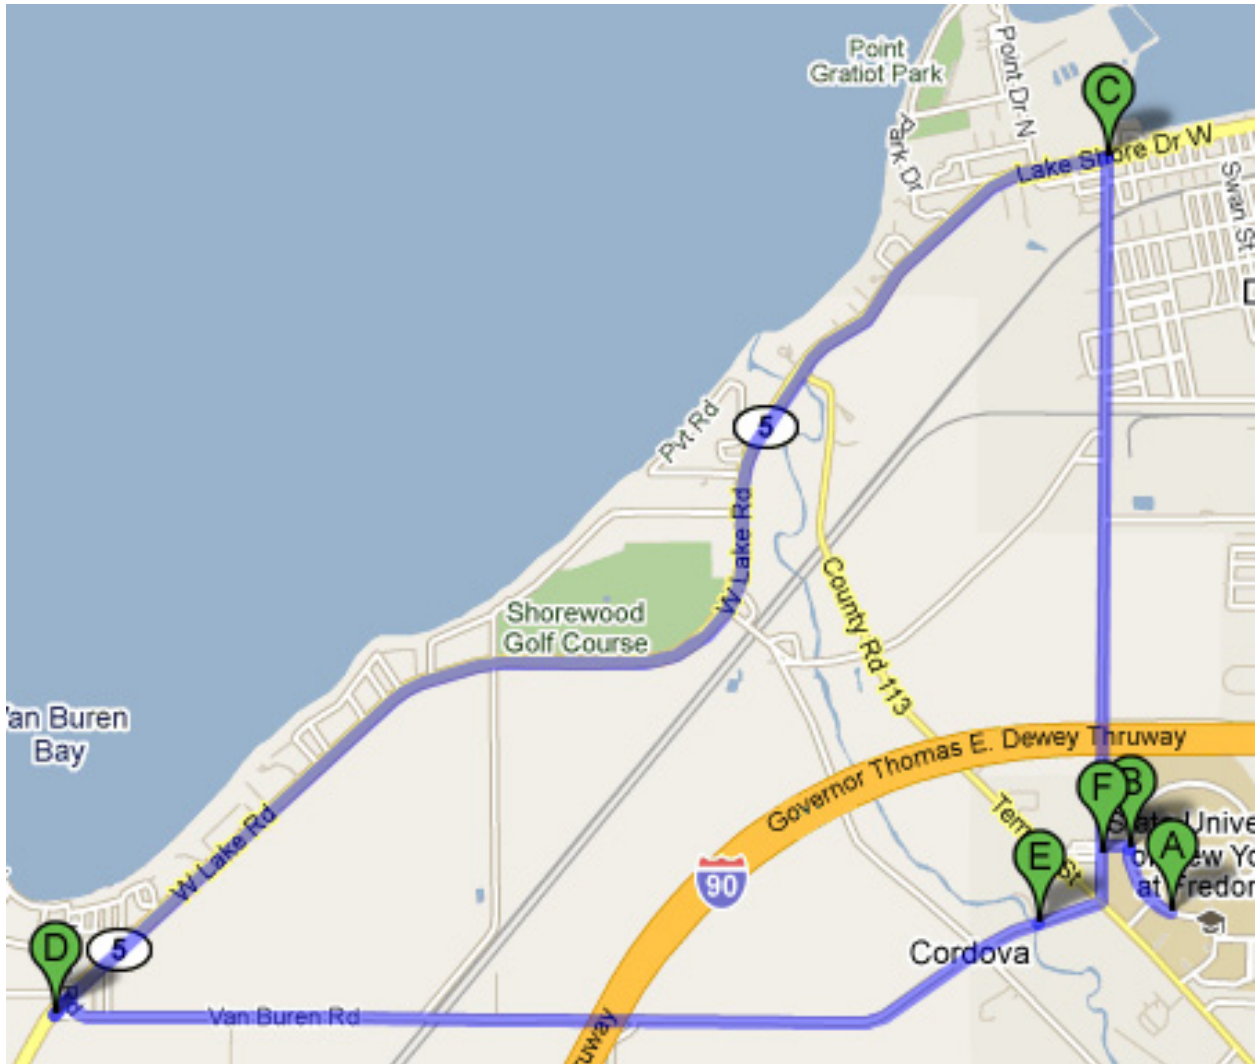

# 10 MILE ROUTE

**Start** at SUNY Fredonia—Dods Hall 

**Right** on to Ring Road - A

**Left** on to Lake Way Drive - B

**Right** on Brigham Road

**Left** on Route 5 - C

**Continue** on Route 5

**Left** on Van Buren Road - D

**Continue** onto Matteson Street - E

**Cross** intersection on to Brigham Road

**Right** on Lake Way Drive - F

**Right** on to Ring Road to Dods Hall 

You have completed 10 miles!